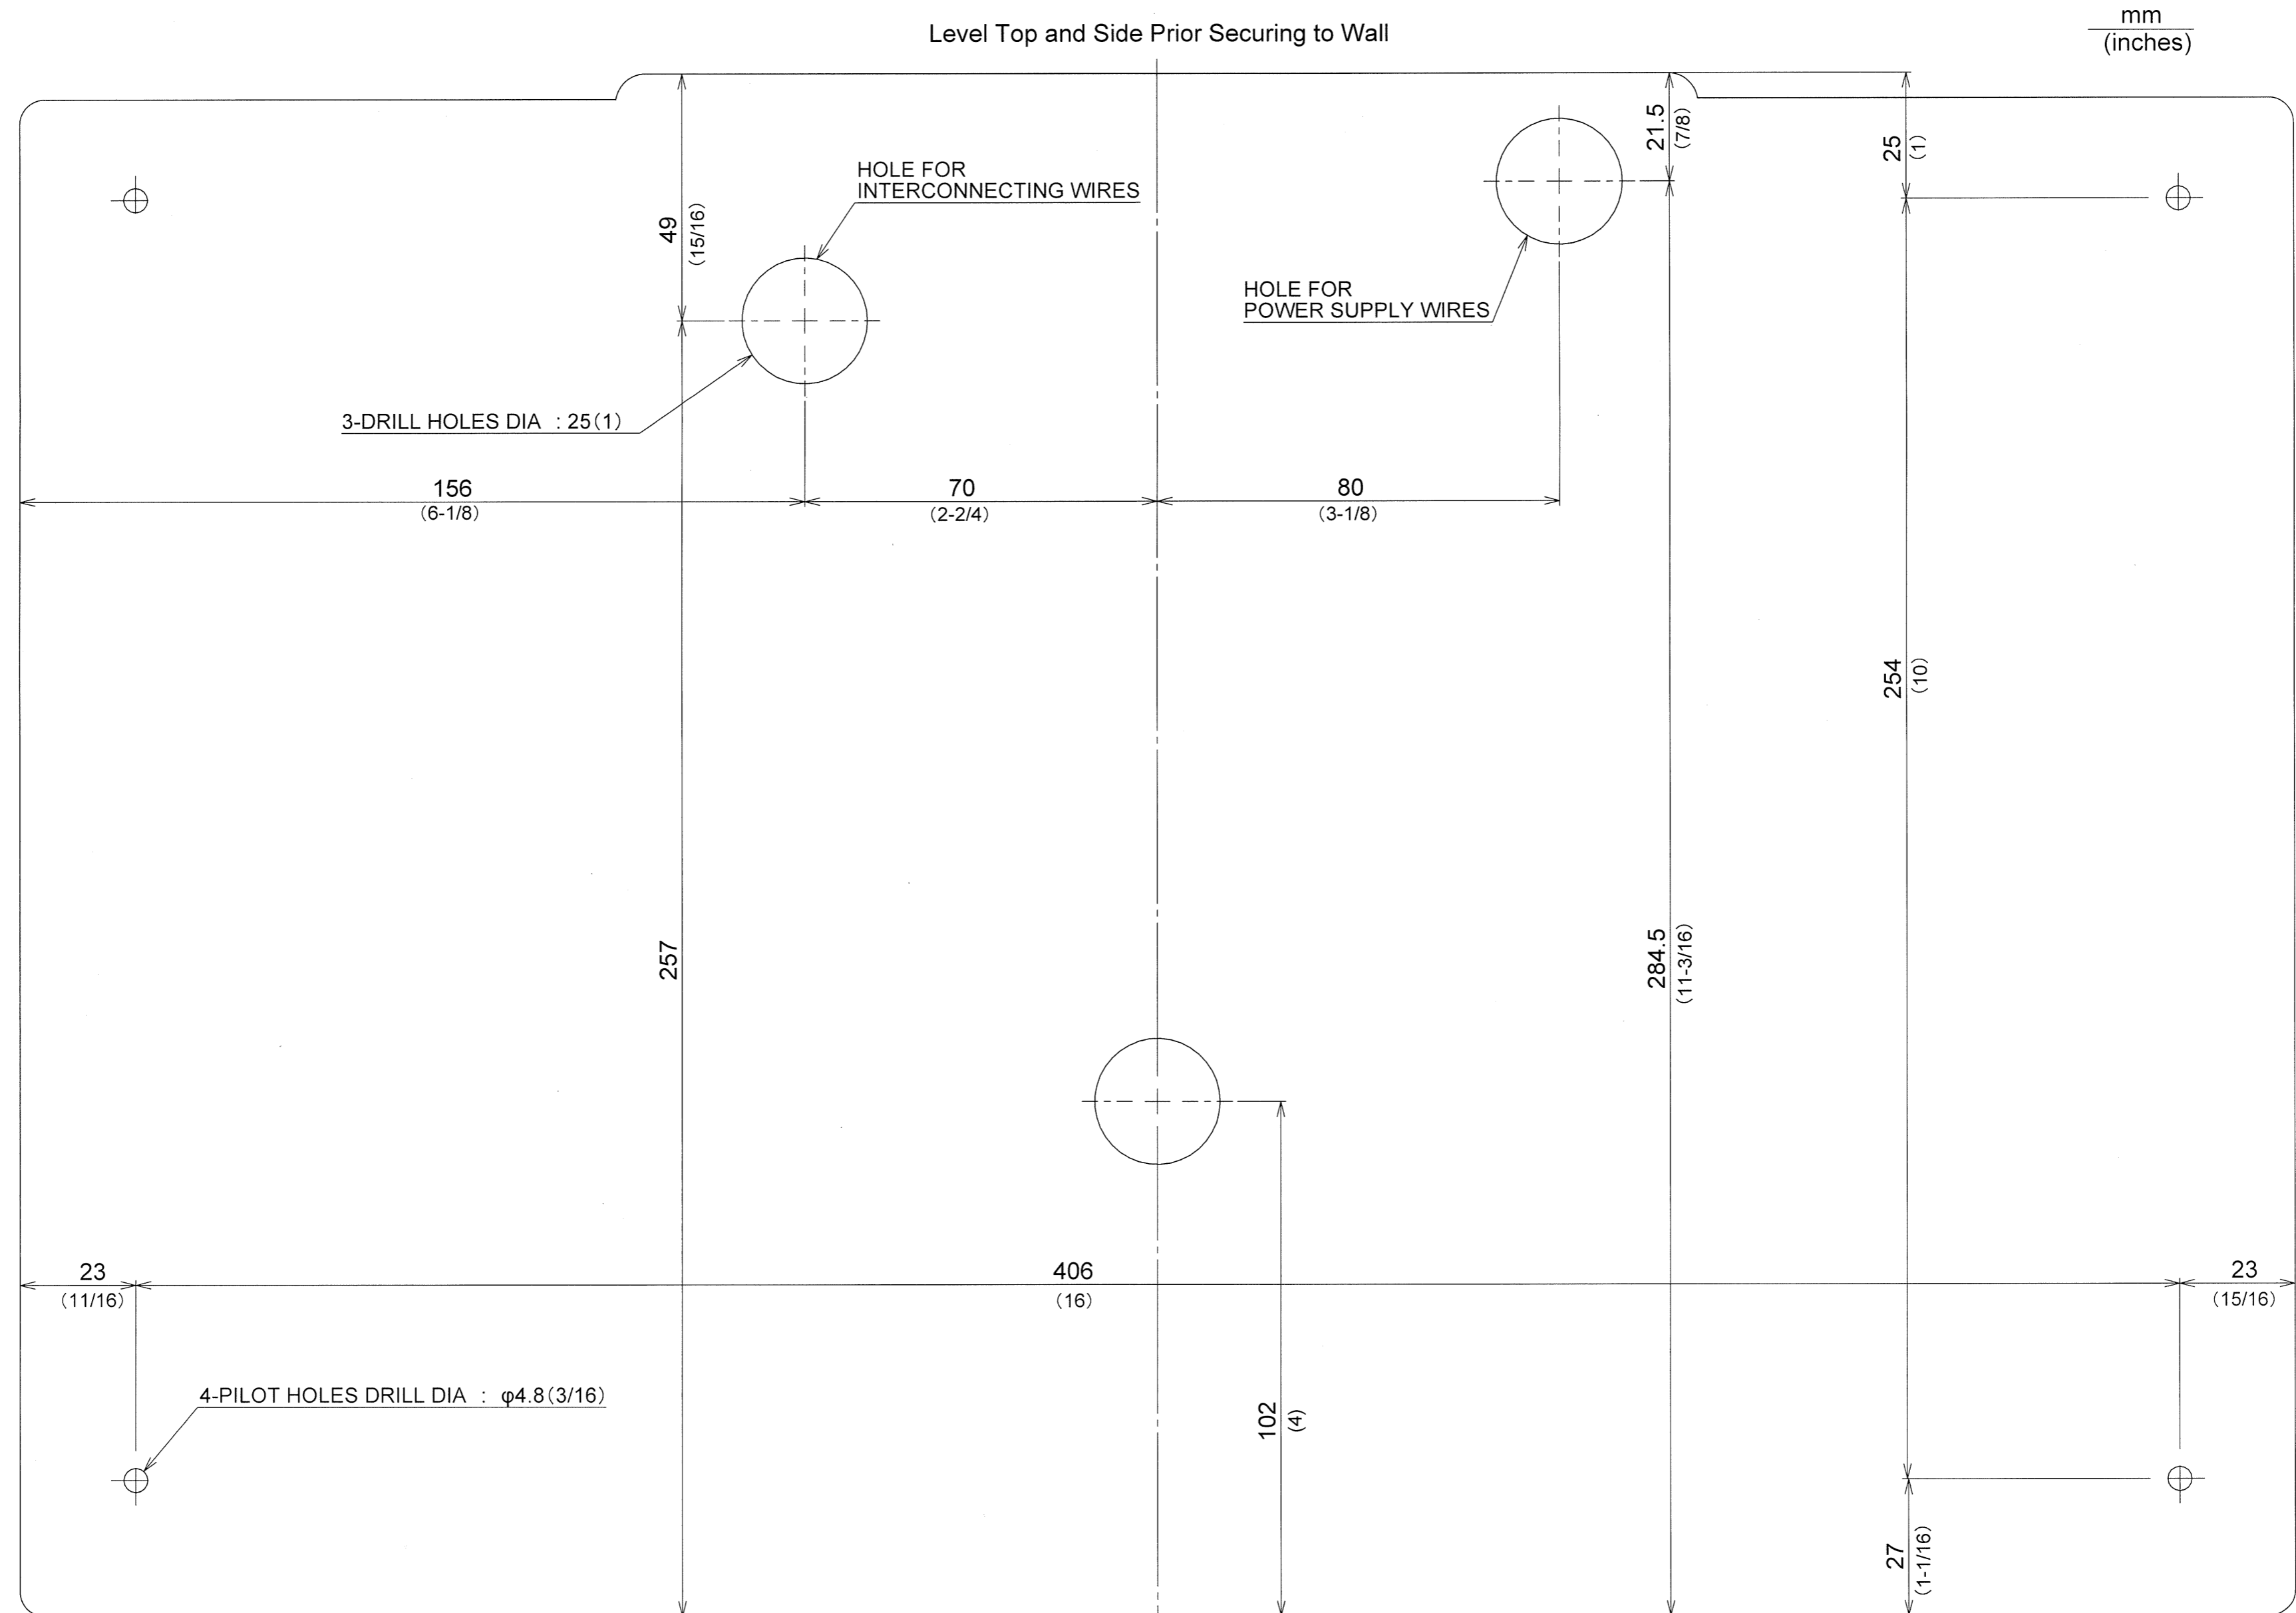

PRE-INSTALLATION INSTRUCTIONS  
MOUNTING TEMPLATE FOR WALL PLATE MODEL 505

Belmont reserves the right to modify the specifications

876(34-1/2)FROM FLOOR